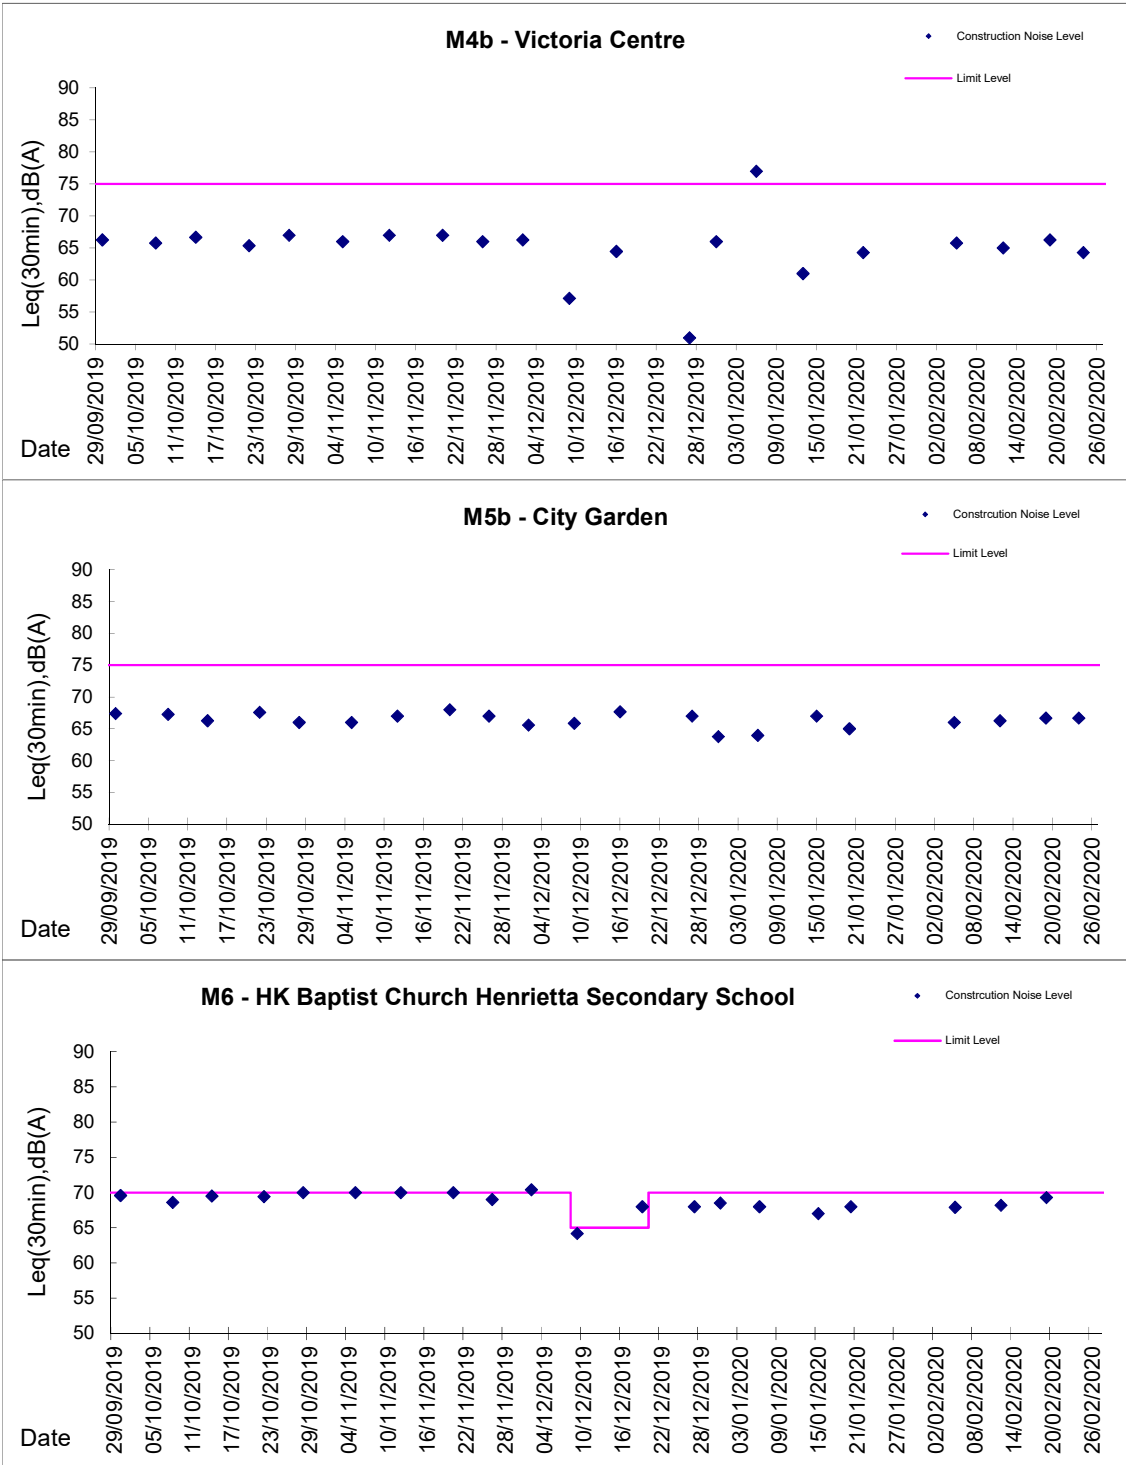

Graphic Presentation of Noise Monitoring Result

Day Time (0700 - 1900hrs on normal weekdays)

Graphic Presentation of Noise Monitoring Result
Day Time (0700 - 1900hrs on normal weekdays)

Remarks: Due to access denied, the noise monitoring temporary suspended from 23 Feb 2020 to 29 Feb 2020

Graphic Presentation of Noise Monitoring Result

Day Time (0700 - 1900hrs on normal weekdays)

*Remark: Due to access denied, the noise monitoring temporary suspended from 1 Feb 2020 to 22 Feb 2020

* Remark: M7e - IFC (Eastern End of Podium) is a reference monitoring station