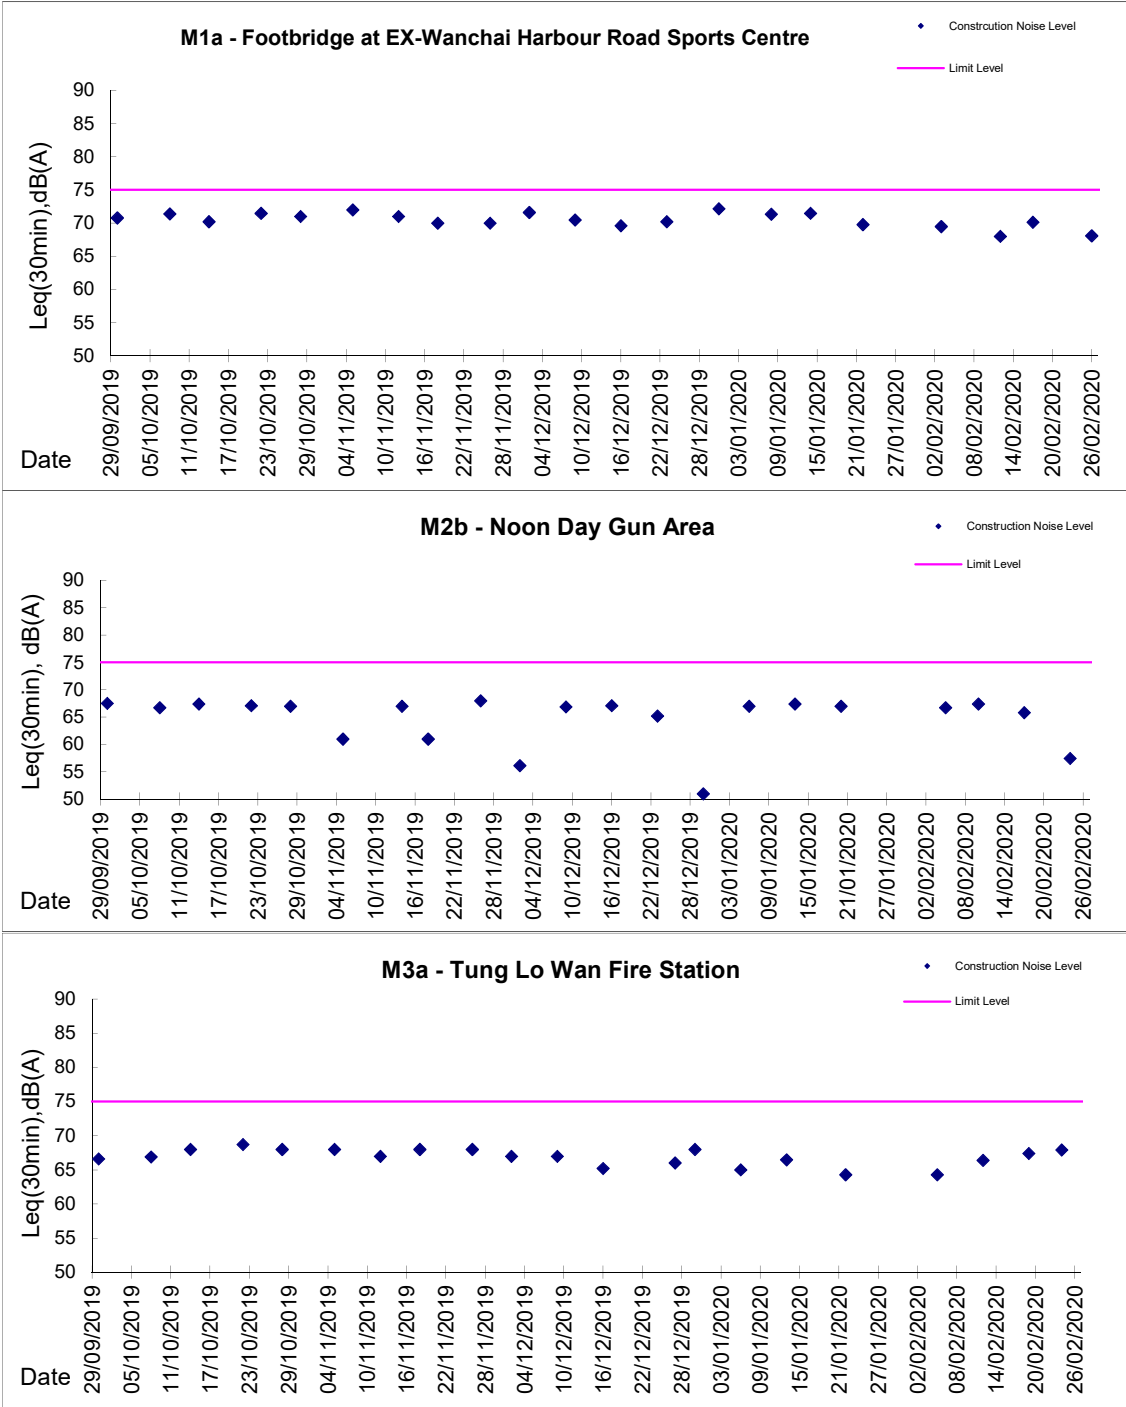

Graphic Presentation of Noise Monitoring Result

Day Time (0700 - 1900hrs on normal weekdays)

Graphic Presentation of Noise Monitoring Result
Day Time (0700 - 1900hrs on normal weekdays)

Remarks: Due to access denied, the noise monitoring temporary suspended from 23 Feb 2020 to 29 Feb 2020

Graphic Presentation of Noise Monitoring Result

Day Time (0700 - 1900hrs on normal weekdays)

*Remark: Due to access denied, the noise monitoring temporary suspended from 1 Feb 2020 to 22 Feb 2020

* Remark: M7e - IFC (Eastern End of Podium) is a reference monitoring station