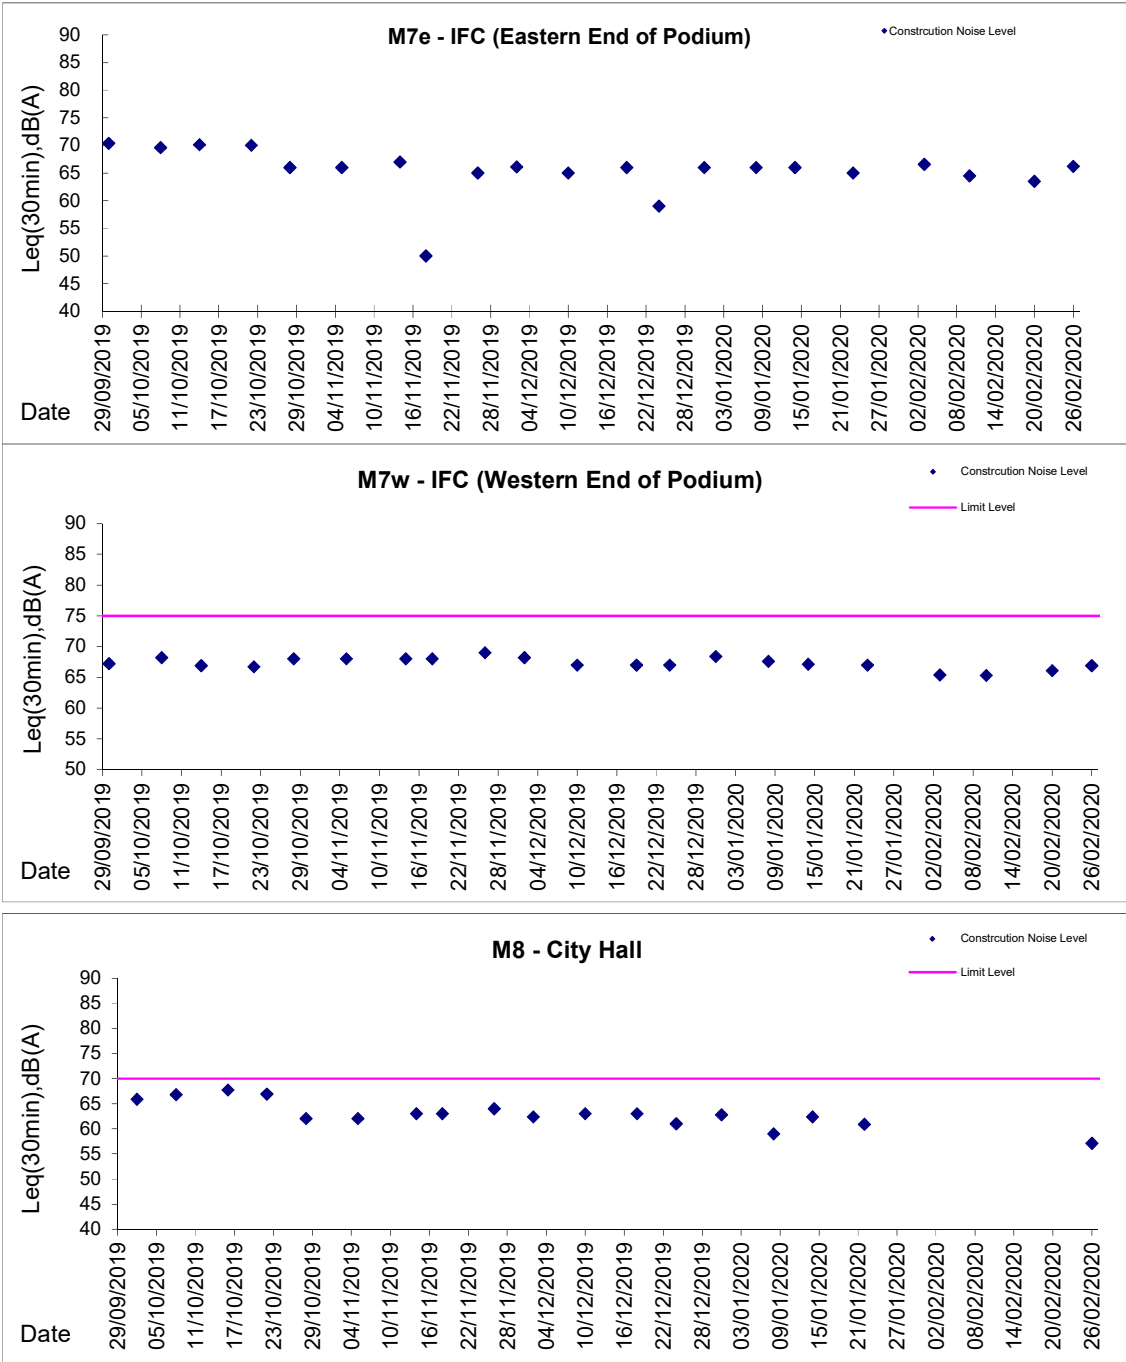

Graphic Presentation of Noise Monitoring Result

Day Time (0700 - 1900hrs on normal weekdays)

Graphic Presentation of Noise Monitoring Result
Day Time (0700 - 1900hrs on normal weekdays)

Remarks: Due to access denied, the noise monitoring temporary suspended from 23 Feb 2020 to 29 Feb 2020

Graphic Presentation of Noise Monitoring Result

Day Time (0700 - 1900hrs on normal weekdays)

*Remark: Due to access denied, the noise monitoring temporary suspended from 1 Feb 2020 to 22 Feb 2020

* Remark: M7e - IFC (Eastern End of Podium) is a reference monitoring station